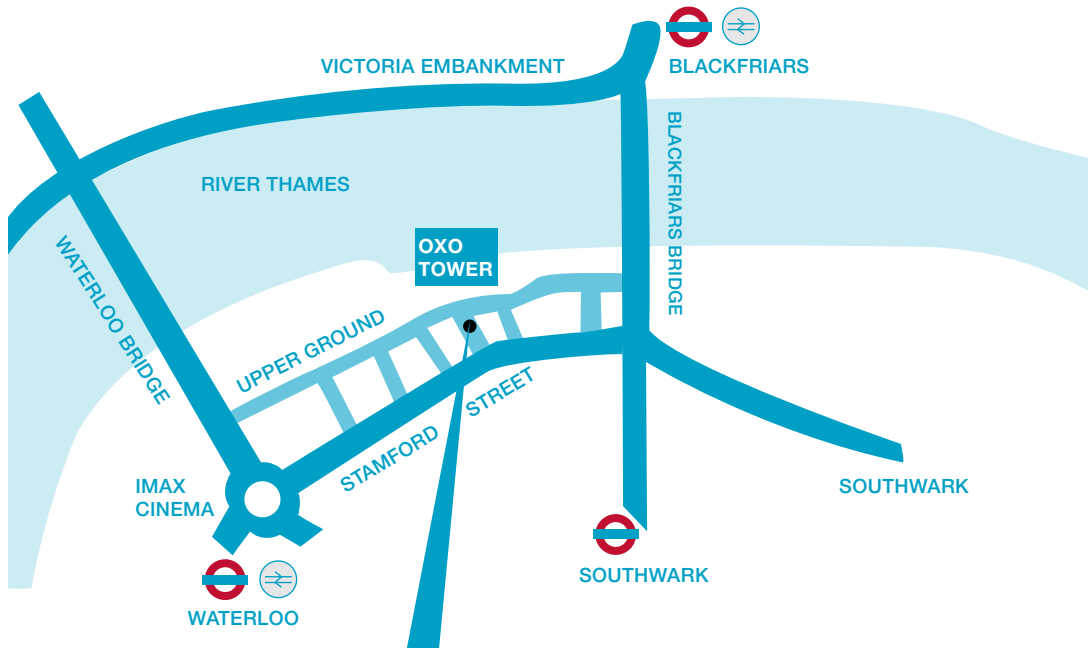

Clear Capital

Broadwall House
21 Broadwall
London SE1 9PL

t: +44 (0)207 960 5800

f: +44 (0)207 960 5899

e: info@clearcapital.co.uk

w: clearcapital.co.uk

How to find us:

In a cab...

Not all cab drivers know Broadwall, so if not, explain it is just behind the OXO Tower, running between Upper Ground and Stamford Street. Broadwall is one way, so they can either drive down Stamford Street and drop you at the top of Broadwall; or go down Stamford Street, turn right into Hatfields, left into Upper Ground, and left into Broadwall.

By tube...

Blackfriars (District & Circle Lines): Across Blackfriars bridge, right into Stamford Street. Broadwall runs between Stamford Street and Upper Ground (see above).

Waterloo (Jubilee, Northern & Bakerloo Lines): Around the Imax roundabout and down Stamford Street, left into Broadwall. The OXO Tower is signed from Waterloo; follow the signs, Broadwall is just behind it.

Southwark (Jubilee Line): Up Blackfriars Road, left into Stamford Street.

By train...

Blackfriars: as above.

Waterloo: as above.

Waterloo East: Right into Greet Street, left into The Cut, left into Blackfriars Road, left into Stamford Street, Broadwall runs between Stamford Street and Upper Ground.